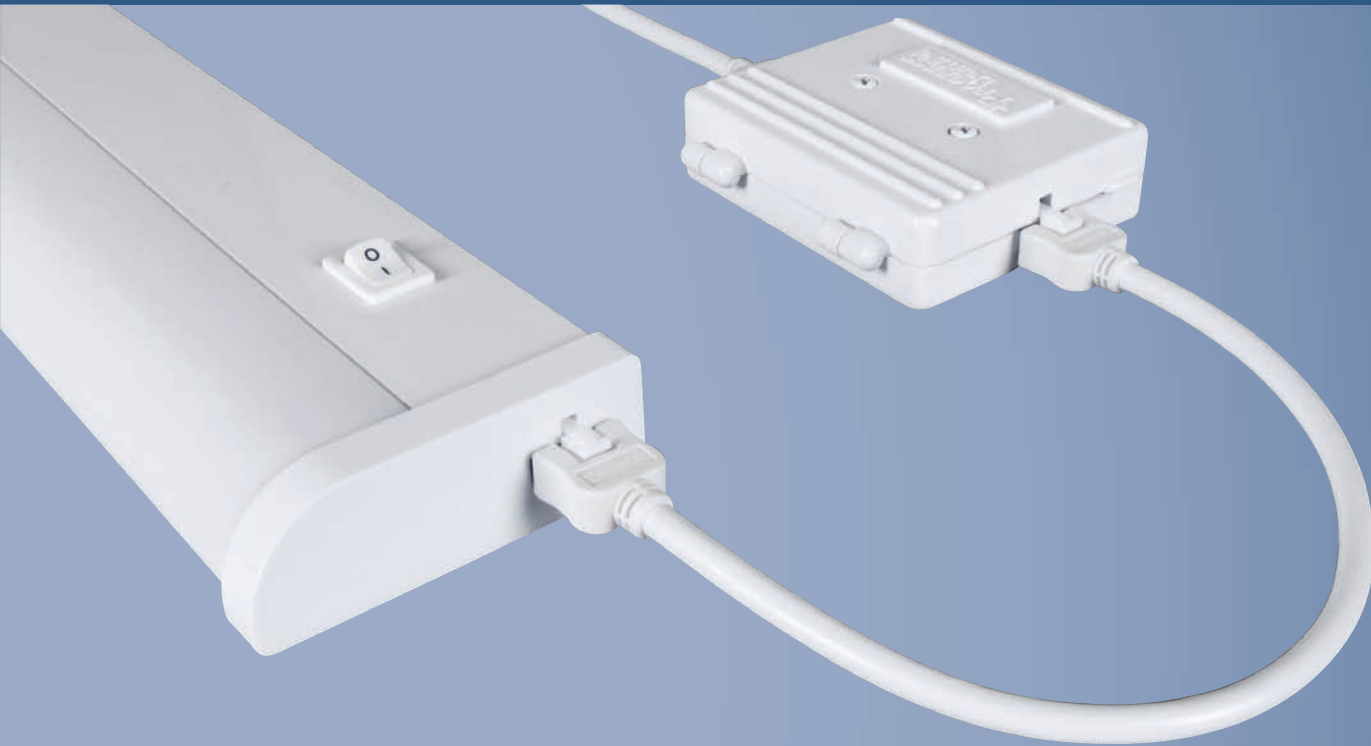

The newest innovation for undercabinet illumination from Progress Lighting.

The Hide-a-Lite 3 system is the premier direct-wire linkable solution for undercabinet lighting. Utilizing a very low profile direct-wire junction box (P8740) that acts as the heart of the HAL3 system, the undercabinet fixtures can easily be linked together with the Quick-Link cables (P8733-P8738) to form a complete and flexible undercabinet solution.

Multiple types of lamp sources, including T-5 Fluorescent and Xenon, are available in various length housings that can be joined together to form a complete Hide-a-Lite 3 undercabinet lighting system.

T-5 FLUORESCENT STRIPS

HIDE·a·Lite³

P7020-30EBWB
Size: 3-1/4" W., 1-1/8" ht. 12" L.
Lamp: One F8T5 lamp (included). 8w

P7021-30EBWB
Size: 3-1/4" W., 1-1/8" ht. 21" L.
Lamp: One F13T5 lamp. (included). 13w

Direct Wire and Linkable, with long-life 120V Xenon lamps (Avg. 8,000 hours)

P7032-20WB
P7032-30WB
One-light 120V Xenon undercabinet.
Size: 3-1/2" W., 9-1/2" ht.
Lamp: One G8 bi-pin 120V Xenon lamp, 20w (incl.)