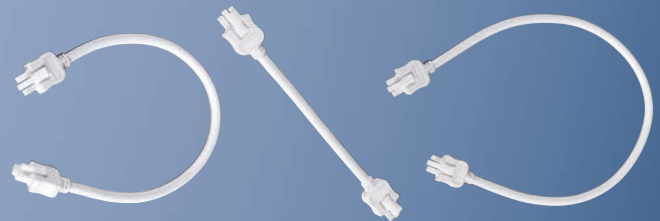

P7032-20WB

P7035-30WB
P7035-20WB
Four-light 120V Xenon undercabinet.
Size: 3-1/2" W., 9-1/2" ht.
Lamps: Four G8 bi-pin 120V Xenon lamps, each 20w (incl.)

HIDE·a·Lite³

The "heart" of the system is a patented new low profile direct-wire box.

P8740-30

AVAILABLE IN WHITE OR BRONZE FINISH

UNDERCABINET FIXTURE LINKING CABLES

P8743-30
6" Coupling
Cable Connector

P8735-30 (6")
P8733-30 (12")
P8737-30 (18")
P8738-30 (24")