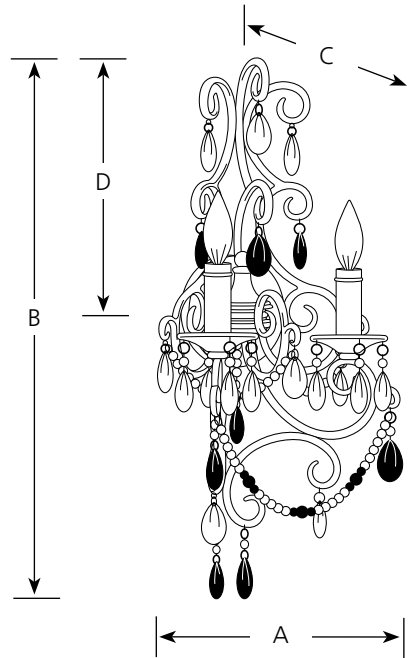

Type \_\_\_\_\_

-131

P2798

**Finish**

**Dimensions (Inches)**

Catalog No.	Black Lacquer	Lamping	A	B	C	D
P2798	-131	2 (c) 60w	13-1/4	30-3/8	7-1/2	13-5/8

**Specifications:**

General

- Clear and onyx glass drops and beads
- Scroll arms
- Individual lamp silver chiffon shades (P8729-01) available, 5" dia. x 4-1/2" T
- Hand painted black lacquer finish
- Steel construction
- Companion chandelier and hall and foyer units

Mounting

- Wall mounted
- Backplate dimensions: 5-1/8" dia. x 9/16" deep
- Canopy covers a standard 4" hexagonal outlet box
- Mounting strap for outlet box included

Electrical

- Phenolic candelabra based sockets with steel candle covers and caps