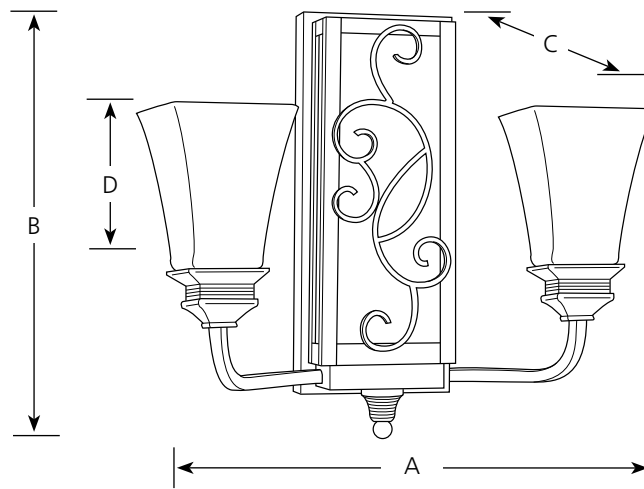

Type _____

-122

P2850

Finish

Catalog No.	Aged Copper	Lamping	Dimensions (Inches)			
			A	B	C	D
P2850	-122	2 (c) 60w	18-1/8	16-3/4	8	7-5/8

Specifications:

General

- Vinatage Parchment glass shades: 5" dia. x 6" ht., 1-1/8" center hole
- Cast frame with open scrollwork backplate
- Painted Rustic Aged Copper (-122) finish with Pietra accents
- Steel construction
- Companion chandelier, hall and foyer, pendant, and close to ceiling units

Mounting

- Wall mounted
- Backplate covers a standard 4" hexagonal outlet box: 15-1/8" dia. x 6" ht. x 3/4" deep
- Mounting strap for outlet box included

Electrical

- Phenolic candelabra based sockets
- Pre-wired