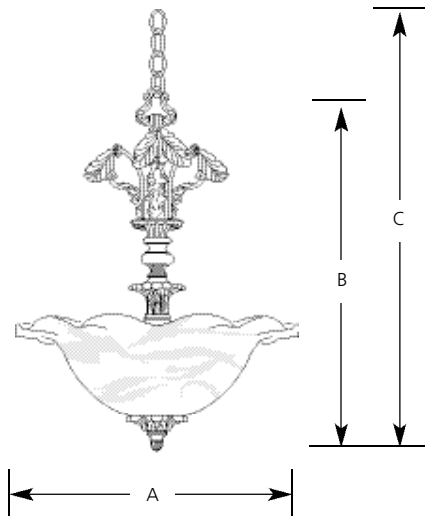

Type \_\_\_\_\_  
-02  
P3399

Catalog No.	Finish Golden Brandy	Lamping	Dimensions (Inches)		
			A	B	C
P3399	-02	3 (m) 75w	17-3/4	18-3/4	92

**Specifications:**

General

- Leaf details
- Venetian marble glass inverted bowl
- Hand painted finish
- 6 feet of 9 gauge chain supplied
- Companion chandelier, hall and foyer, close to ceiling, table lamp, and wall bracket units

Mounting

- Ceiling chain mounted
- Canopy covers a standard 4" hexagonal outlet box
- Mounting strap for outlet box included
- Mounting hardware is included

Electrical

- Ceramic medium based sockets
- Pre-wired