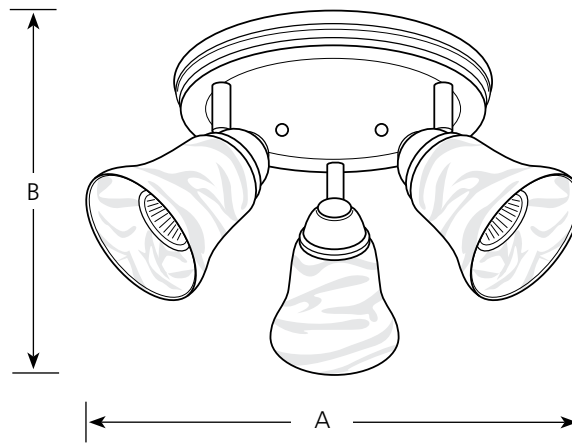

Type _____

-86WB

P2523

Finish

Dimensions (Inches)

Catalog No.	Burnished Chestnut	Lamping	A	B
P3856	-86WB	3 MR16 50w (Incl)	11	7

Specifications:

General

- Antique alabaster glass shades, 3-5/8" dia. x 3" T, 1-1/8" dia. center hole
- Adjustable heads
- 120v 50w MR16 lamps included
- Burnished Chestnut (-86) is a painted finish
- Steel construction

Mounting

- Ceiling mounted
- Canopy dimensions: 9" dia. x 1-1/2" T
- Canopy covers a 4" recessed octagonal outlet box

Electrical

- GU10 based socket
- Pre-wired

Labeling

-  damp location listed