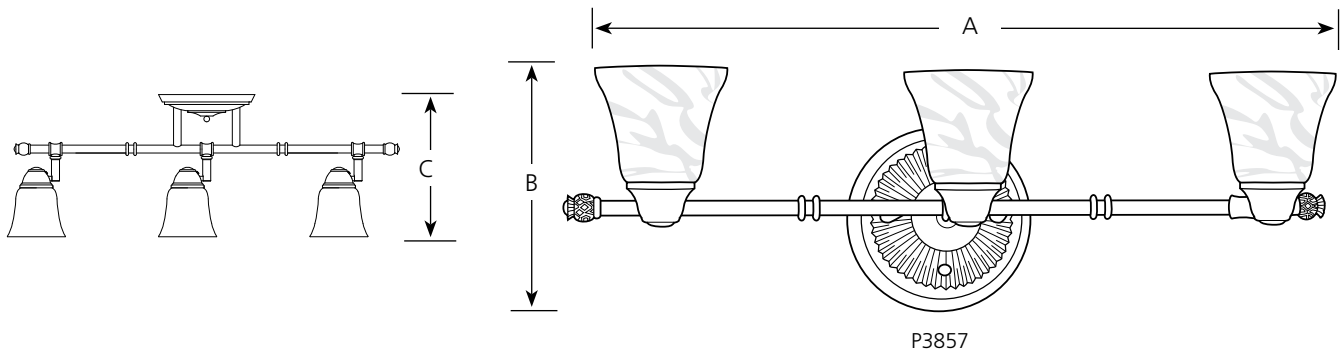

Incandescent-Halogen

Savannah

Directionals

Type _____

-86WB

P3857

P3858

P3859

Finish

Dimensions (Inches)

Catalog No.	Burnished Chestnut	Lamping	A	B	C
P3857	-86WB	3 MR16 50w (Incl)	24	9	7
P3858	-86WB	4 MR16 50w(Incl)	33-1/2	9	7
P3859	-86WB	6 MR16 50w (Incl)	48	9	7

Specifications:

General

- Antique alabaster glass shades, 3-5/8" dia. x 3" T, 1-1/8" dia. center hole
- Rail design
- Adjustable heads
- 120v 50w MR16 lamps included
- Plated finishes
- Steel construction

Mounting

- Ceiling or wall mounted
- Canopy dimensions: 6" dia. x 1-3/8" T
- Canopy covers a 4" recessed octagonal outlet box