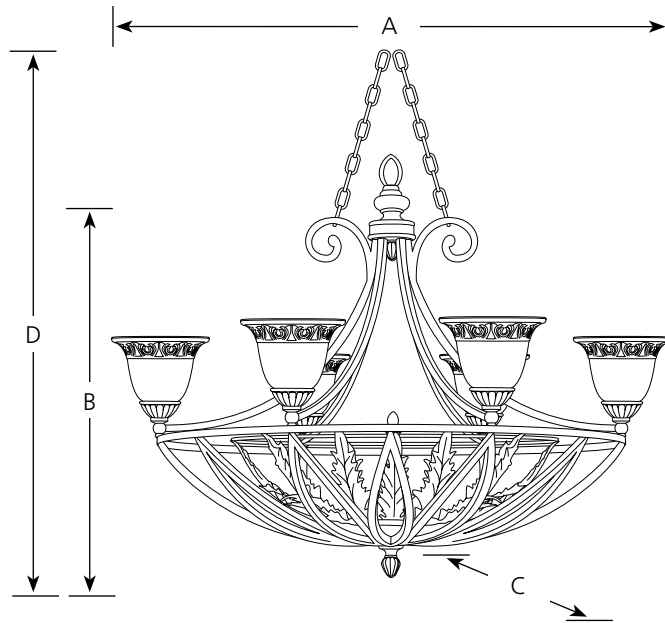

Type _____

-120

P4018

Finish			Dimensions (Inches)			
Catalog No.	Gilded Truffle	Lamping	A	B	C	D
P4018	-120	6 (m) 100w	42	32-3/4	27-3/4	108

Specifications:

General

- Antique seeded etched glass shades, 7-1/2" dia. x 4-7/8" T, 1-5/8" dia. center hole
- Open ironwork basket
- Leaf accents
- This is an oval shaped chandelier
- Six feet of 9 gauge chain supplied
- Painted Gilded Truffle finish
- Steel construction
- Companion chandelier, hall and foyer, pendant, wall bracket, and close to ceiling units

Mounting

- Ceiling chain mounted
- Canopy covers a standard 4" hexagonal outlet box
- Mounting strap for outlet box included

Electrical

- Ceramic medium based sockets
- 15 feet of wire
- Pre-wired

Labeling